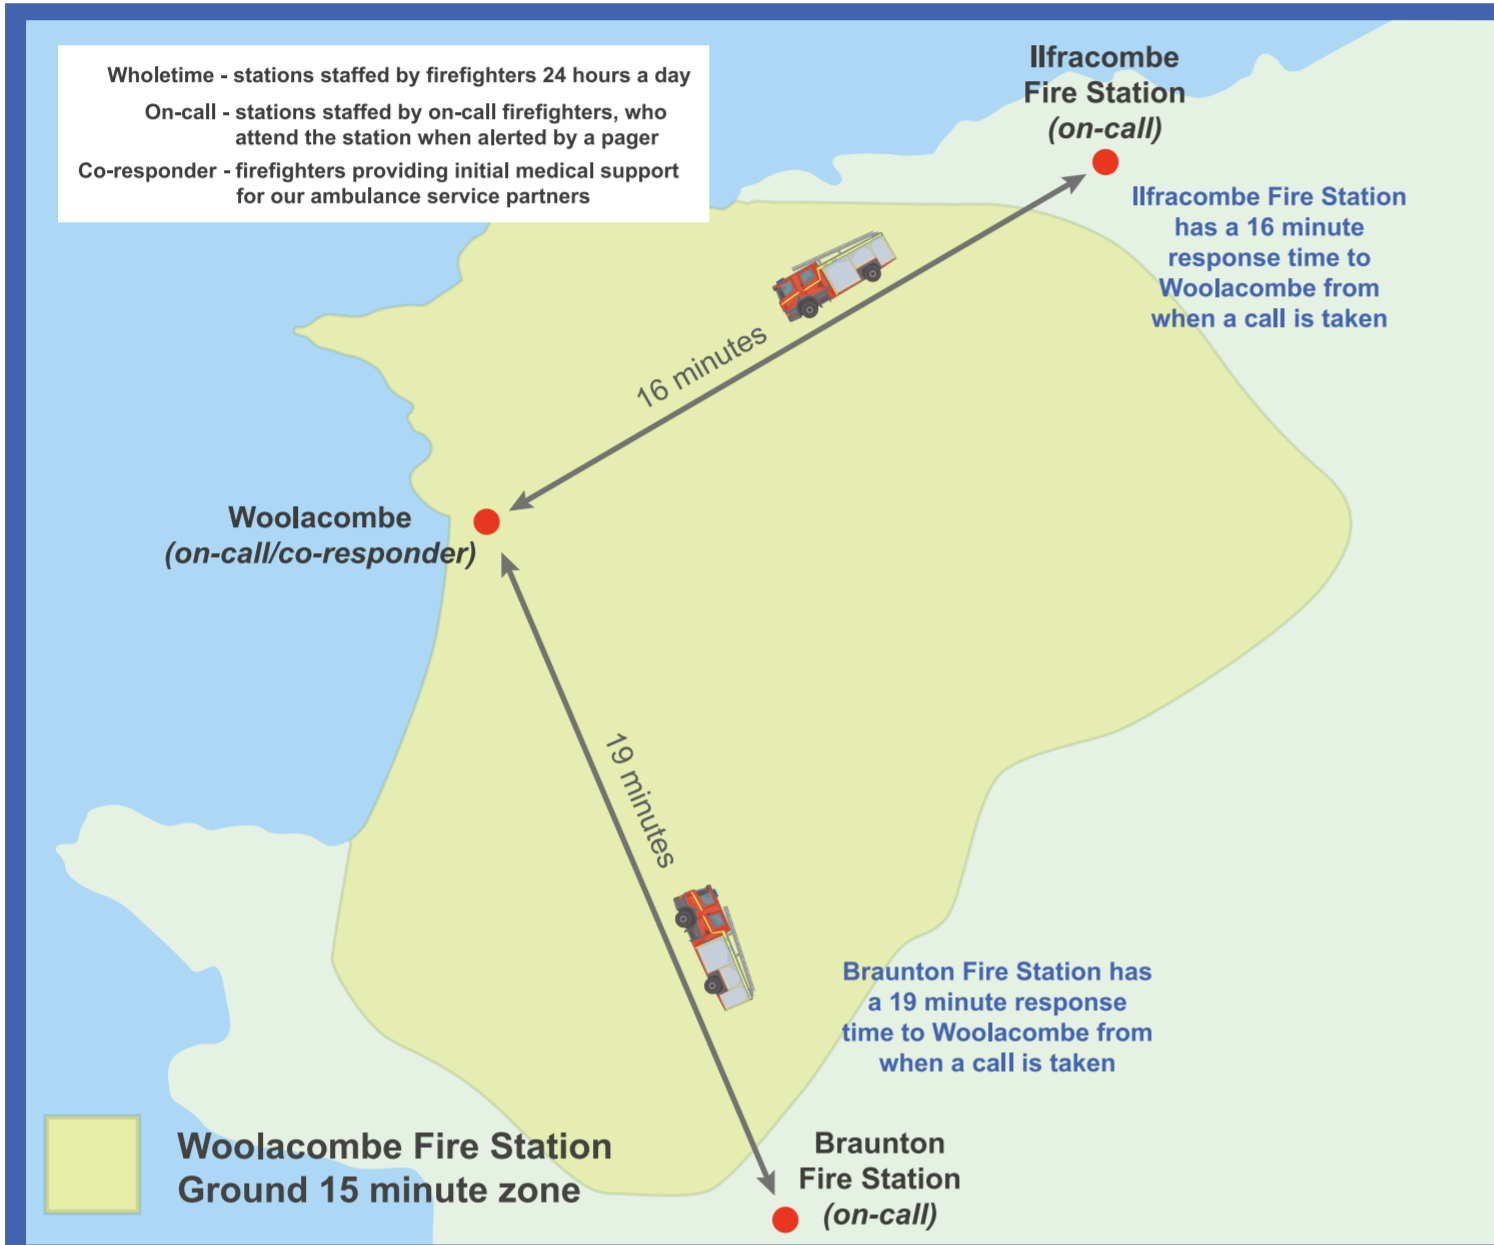

# Woolacombe Fire Station

Woolacombe is an On-call station with one fire engine serving just over 1,100 households, in the summer the population increases significantly with an influx of tourists. The station area covers Woolacombe and Morethoe but does not reach that far inland with Mullacott Cross covered by Ilfracombe and Georgeham by Braunton. Woolacombe is within 10 minutes' drive of Braunton and Ilfracombe with Barnstaple and Combe Martin within 20 minutes.

	Distance from Woolacombe
Braunton Fire Station	5.1 miles
Ilfracombe Fire Station	6 miles
Combe Martin Fire Station	10 miles
Barnstaple Fire Station	12.4 miles

The above times are indicative and may be affected by various factors

### Woolacombe Fire Station

All incidents on Woolacombe Station Ground		Number of those incidents attended by Woolacombe Station	
All incidents excluding co-responder	21	All incidents excluding co-responder	8 (38%)
All Fires	8	All Fires	2 (25%)
Dwelling Fires	1	Dwelling Fires	0 (0%)
Road Traffic Collisions	0	Road Traffic Collisions	0 (0%)
Co-responders	7	Co-responders	7 (100%)