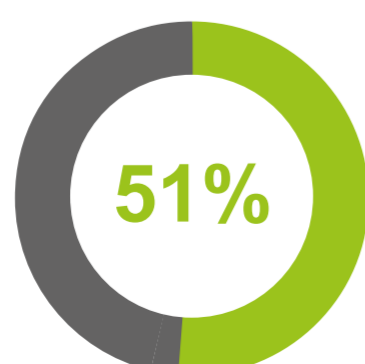

Woolacombe Fire Station

Woolacombe is an On-call station with one fire engine serving just over 1,100 households, in the summer the population increases significantly with an influx of tourists. The station area covers Woolacombe and Morethoe but does not reach that far inland with Mullacott Cross covered by Ilfracombe and Georgeham by Braunton. Woolacombe is within 10 minutes' drive of Braunton and Ilfracombe with Barnstaple and Combe Martin within 20 minutes.

	Distance from Woolacombe
Braunton Fire Station	5.1 miles
Ilfracombe Fire Station	6 miles
Combe Martin Fire Station	10 miles
Barnstaple Fire Station	12.4 miles

Stats 2018

This data relates to attendances made by fire engines from the stations at incidents in 2018

Woolacombe Fire Station

All incidents on Woolacombe Station Ground		Number of those incidents attended by Woolacombe Station	
All incidents excluding co-responder	21	All incidents excluding co-responder	8 (38%)
All Fires	8	All Fires	2 (25%)
Dwelling Fires	1	Dwelling Fires	0 (0%)
Road Traffic Collisions	0	Road Traffic Collisions	0 (0%)
Co-responders	7	Co-responders	7 (100%)

Ilfracombe Fire Station

All incidents on Ilfracombe Station Ground		Number of those incidents attended by Ilfracombe Station	
All incidents excluding co-responder	145	All incidents excluding co-responder	135 (93%)
All Fires	33	All Fires	31 (94%)
Dwelling Fires	9	Dwelling Fires	8 (89%)
Road Traffic Collisions	8	Road Traffic Collisions	5 (63%)
Co-responders	11	Co-responders	NA

Availability of first fire engine **51%**

Availability of first fire engine **97%**