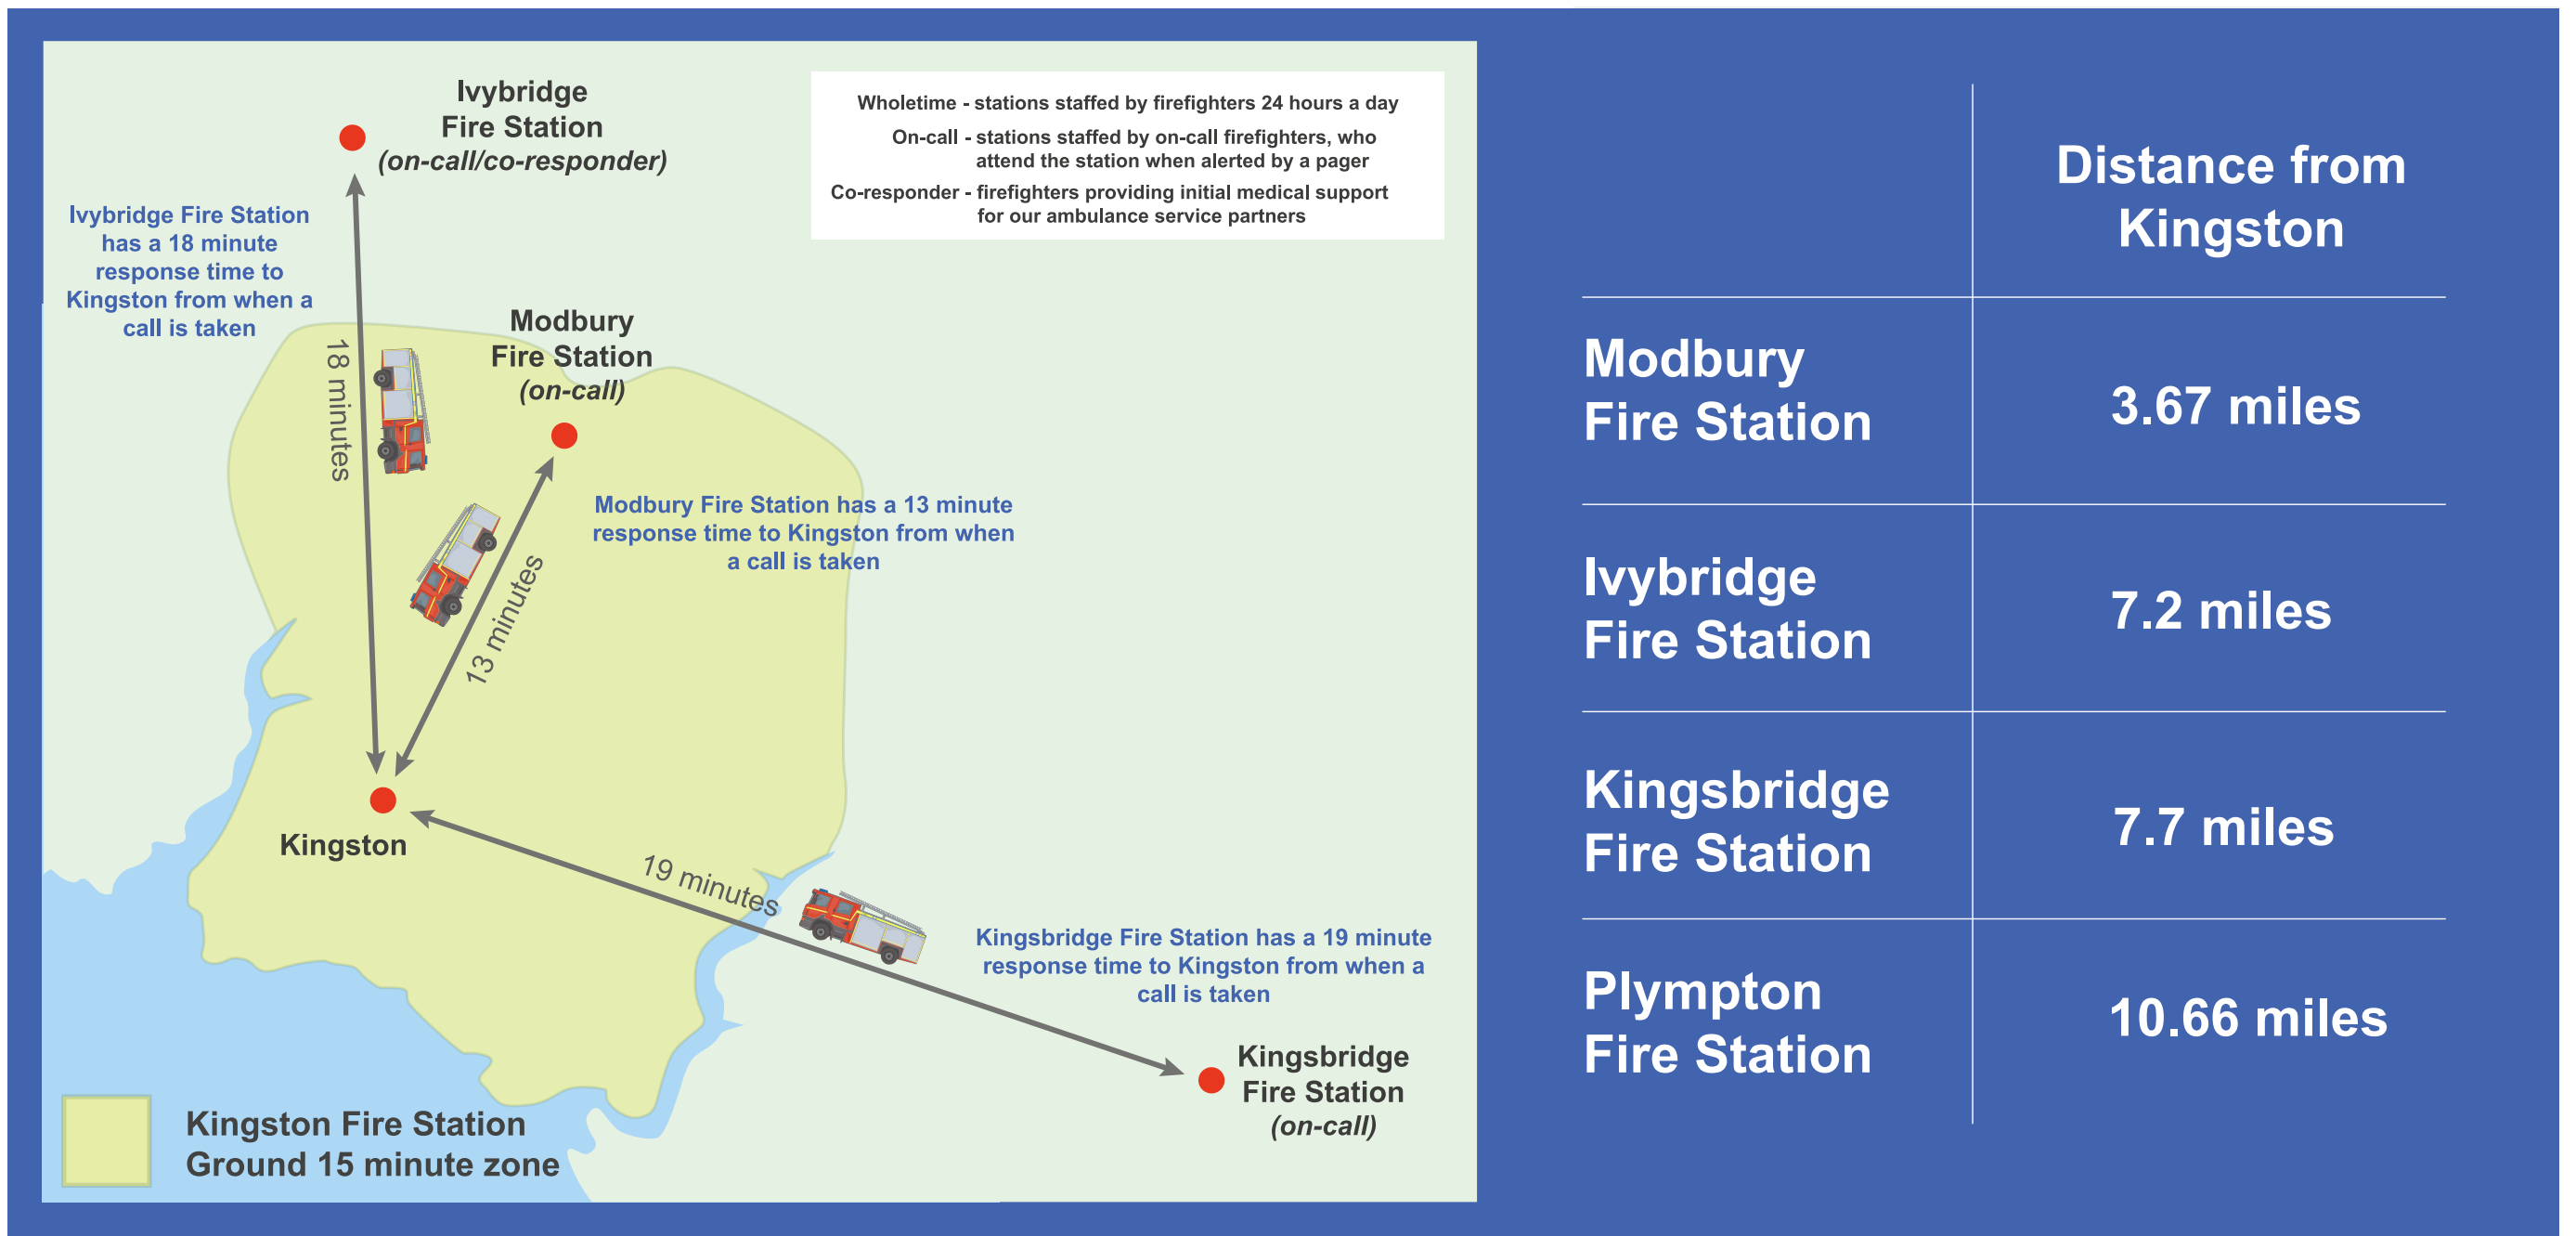

Kingston Fire Station

Kingston fire station is one of only two in Devon and Somerset crewed by volunteers (the other is Lundy) it covers the village of Kingston and the surrounding area and a population of just 585.

Over the past five years has been an average of 9.0 incidents in the station area per year, of which 1.0 are primary fires and 1.2 are RTCs. Therefore Kingston is profiled as a low risk area.

The above times are indicative and may be affected by various factors

Stats 2018

This data relates to attendances made by fire engines from the stations at incidents in 2018

Kingston Fire Station

Modbury Fire Station

All incidents on Kingston Station Ground		Number of those incidents attended by Kingston Station	
All incidents excluding co-responder	12	All incidents excluding co-responder	4 (33%)
All Fires	8	All Fires	3 (38%)
Dwelling Fires	1	Dwelling Fires	1 (100%)
Road Traffic Collisions	0	Road Traffic Collisions	0 (0%)
Co-responders	1	Co-responders	NA