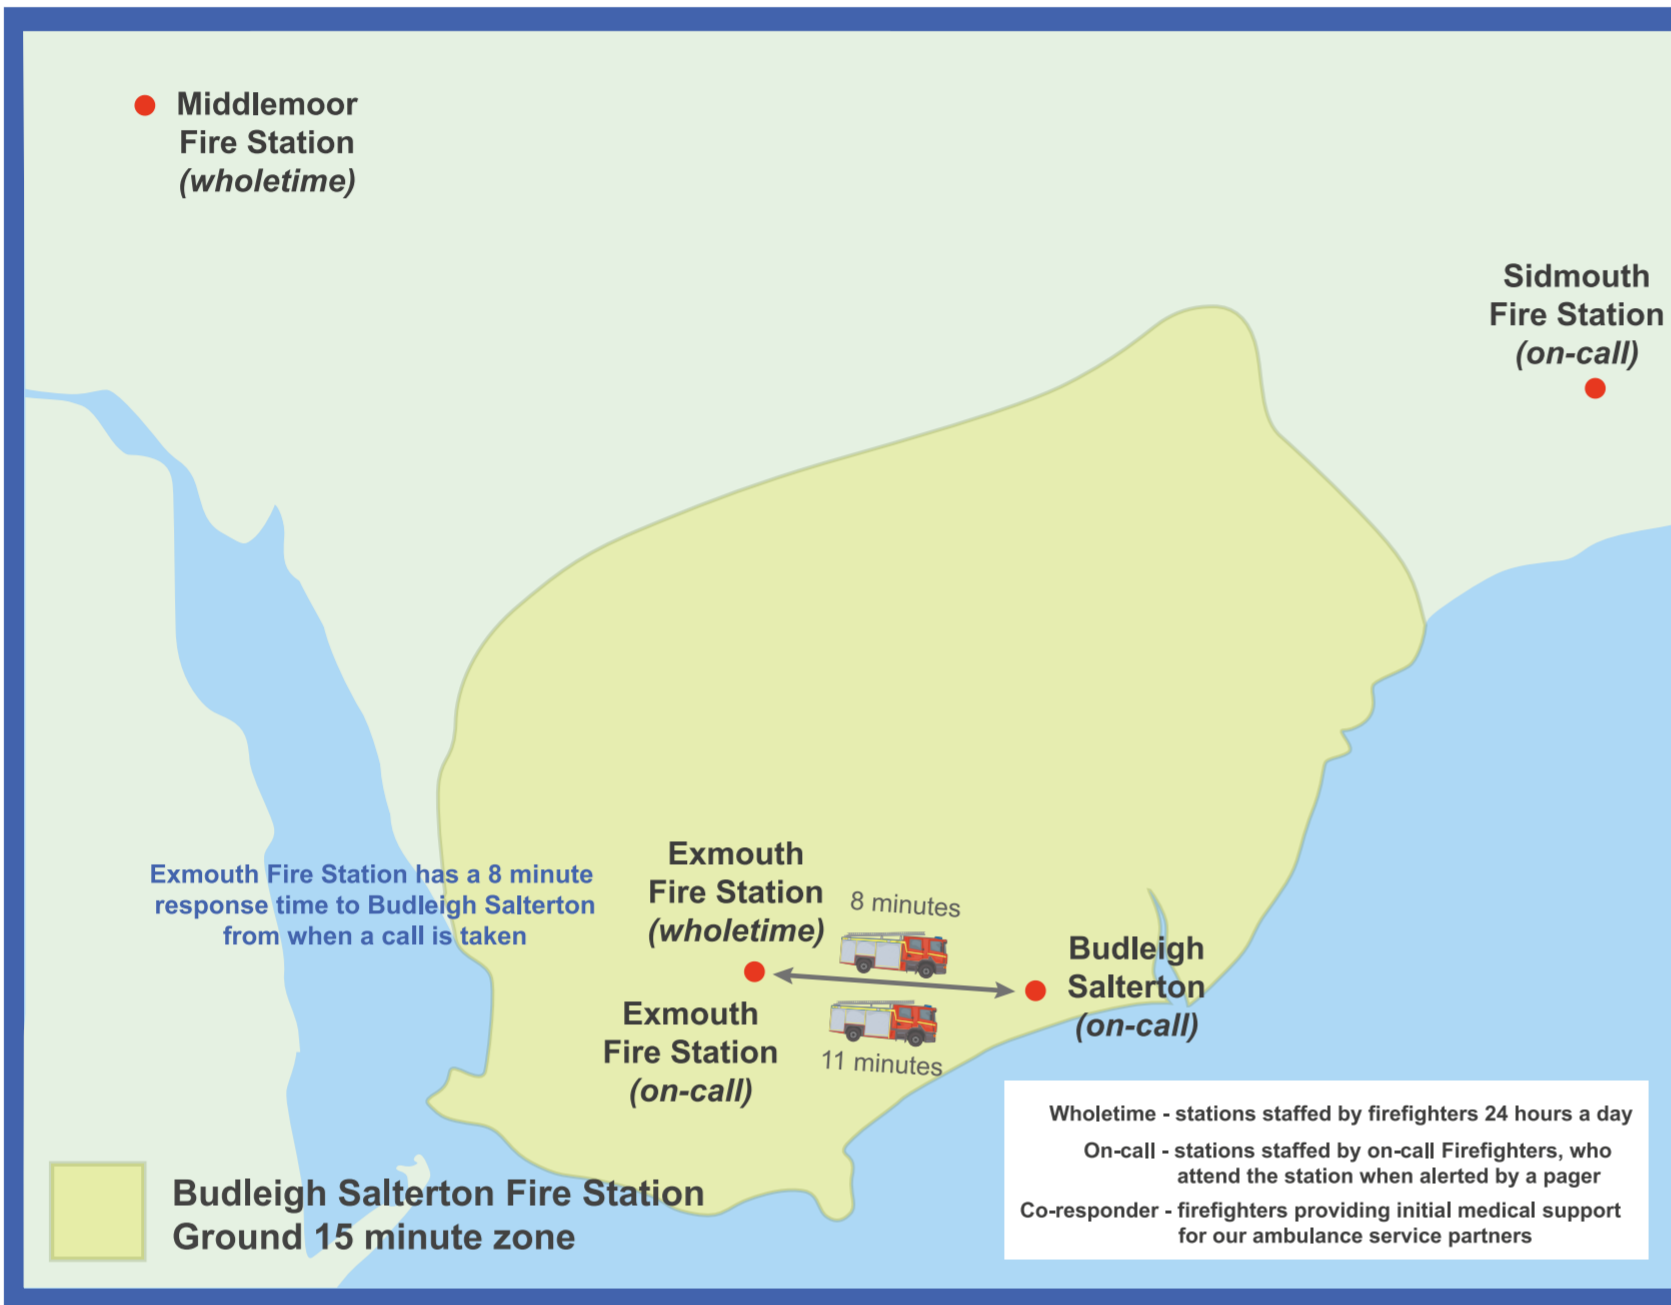

Budleigh Salterton Fire Station

Budleigh Salterton is an on-call station with one fire engine that serves nearly 4,000 households. Budleigh Salterton is very close to Exmouth fire station meaning the area that it covers as a first response is limited to Budleigh Salterton itself.

Budleigh Salterton is a low activity station. Over the past five years Budleigh Salterton's fire engine has attended an average of 2.9 incidents per month, of which over 50% (92 of 174) were outside their own station area. On average there are 7.4 primary fires and 3.4 RTCs per year on Budleigh Salterton station ground. Therefore Budleigh Salterton is profiled as low risk.

	Distance from Budleigh Salterton
Exmouth Fire Station	2.2 miles
Sidmouth Fire Station	8.6 miles
Ottery St Mary Fire Station	10.3 miles
Middlemoor Fire Station	10.3 miles

Wholetime - stations staffed by firefighters 24 hours a day
On-call - stations staffed by on-call Firefighters, who attend the station when alerted by a pager
Co-responder - firefighters providing initial medical support for our ambulance service partners