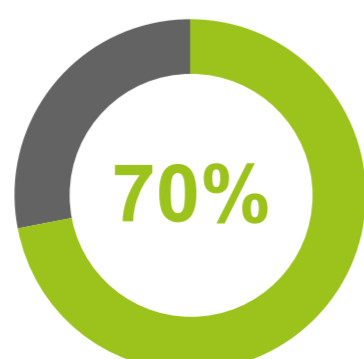

Exmouth Fire Station

All incidents on Exmouth Station Ground		Number of those incidents attended by Exmouth Station	
All incidents excluding co-responder	313	All incidents excluding co-responder	295 (94%)
All Fires	84	All Fires	80 (95%)
Dwelling Fires	23	Dwelling Fires	23 (100%)
Road Traffic Collisions	16	Road Traffic Collisions	16 (100%)
Co-responders	0	Co-responders	NA

Availability of first fire engine **70%**